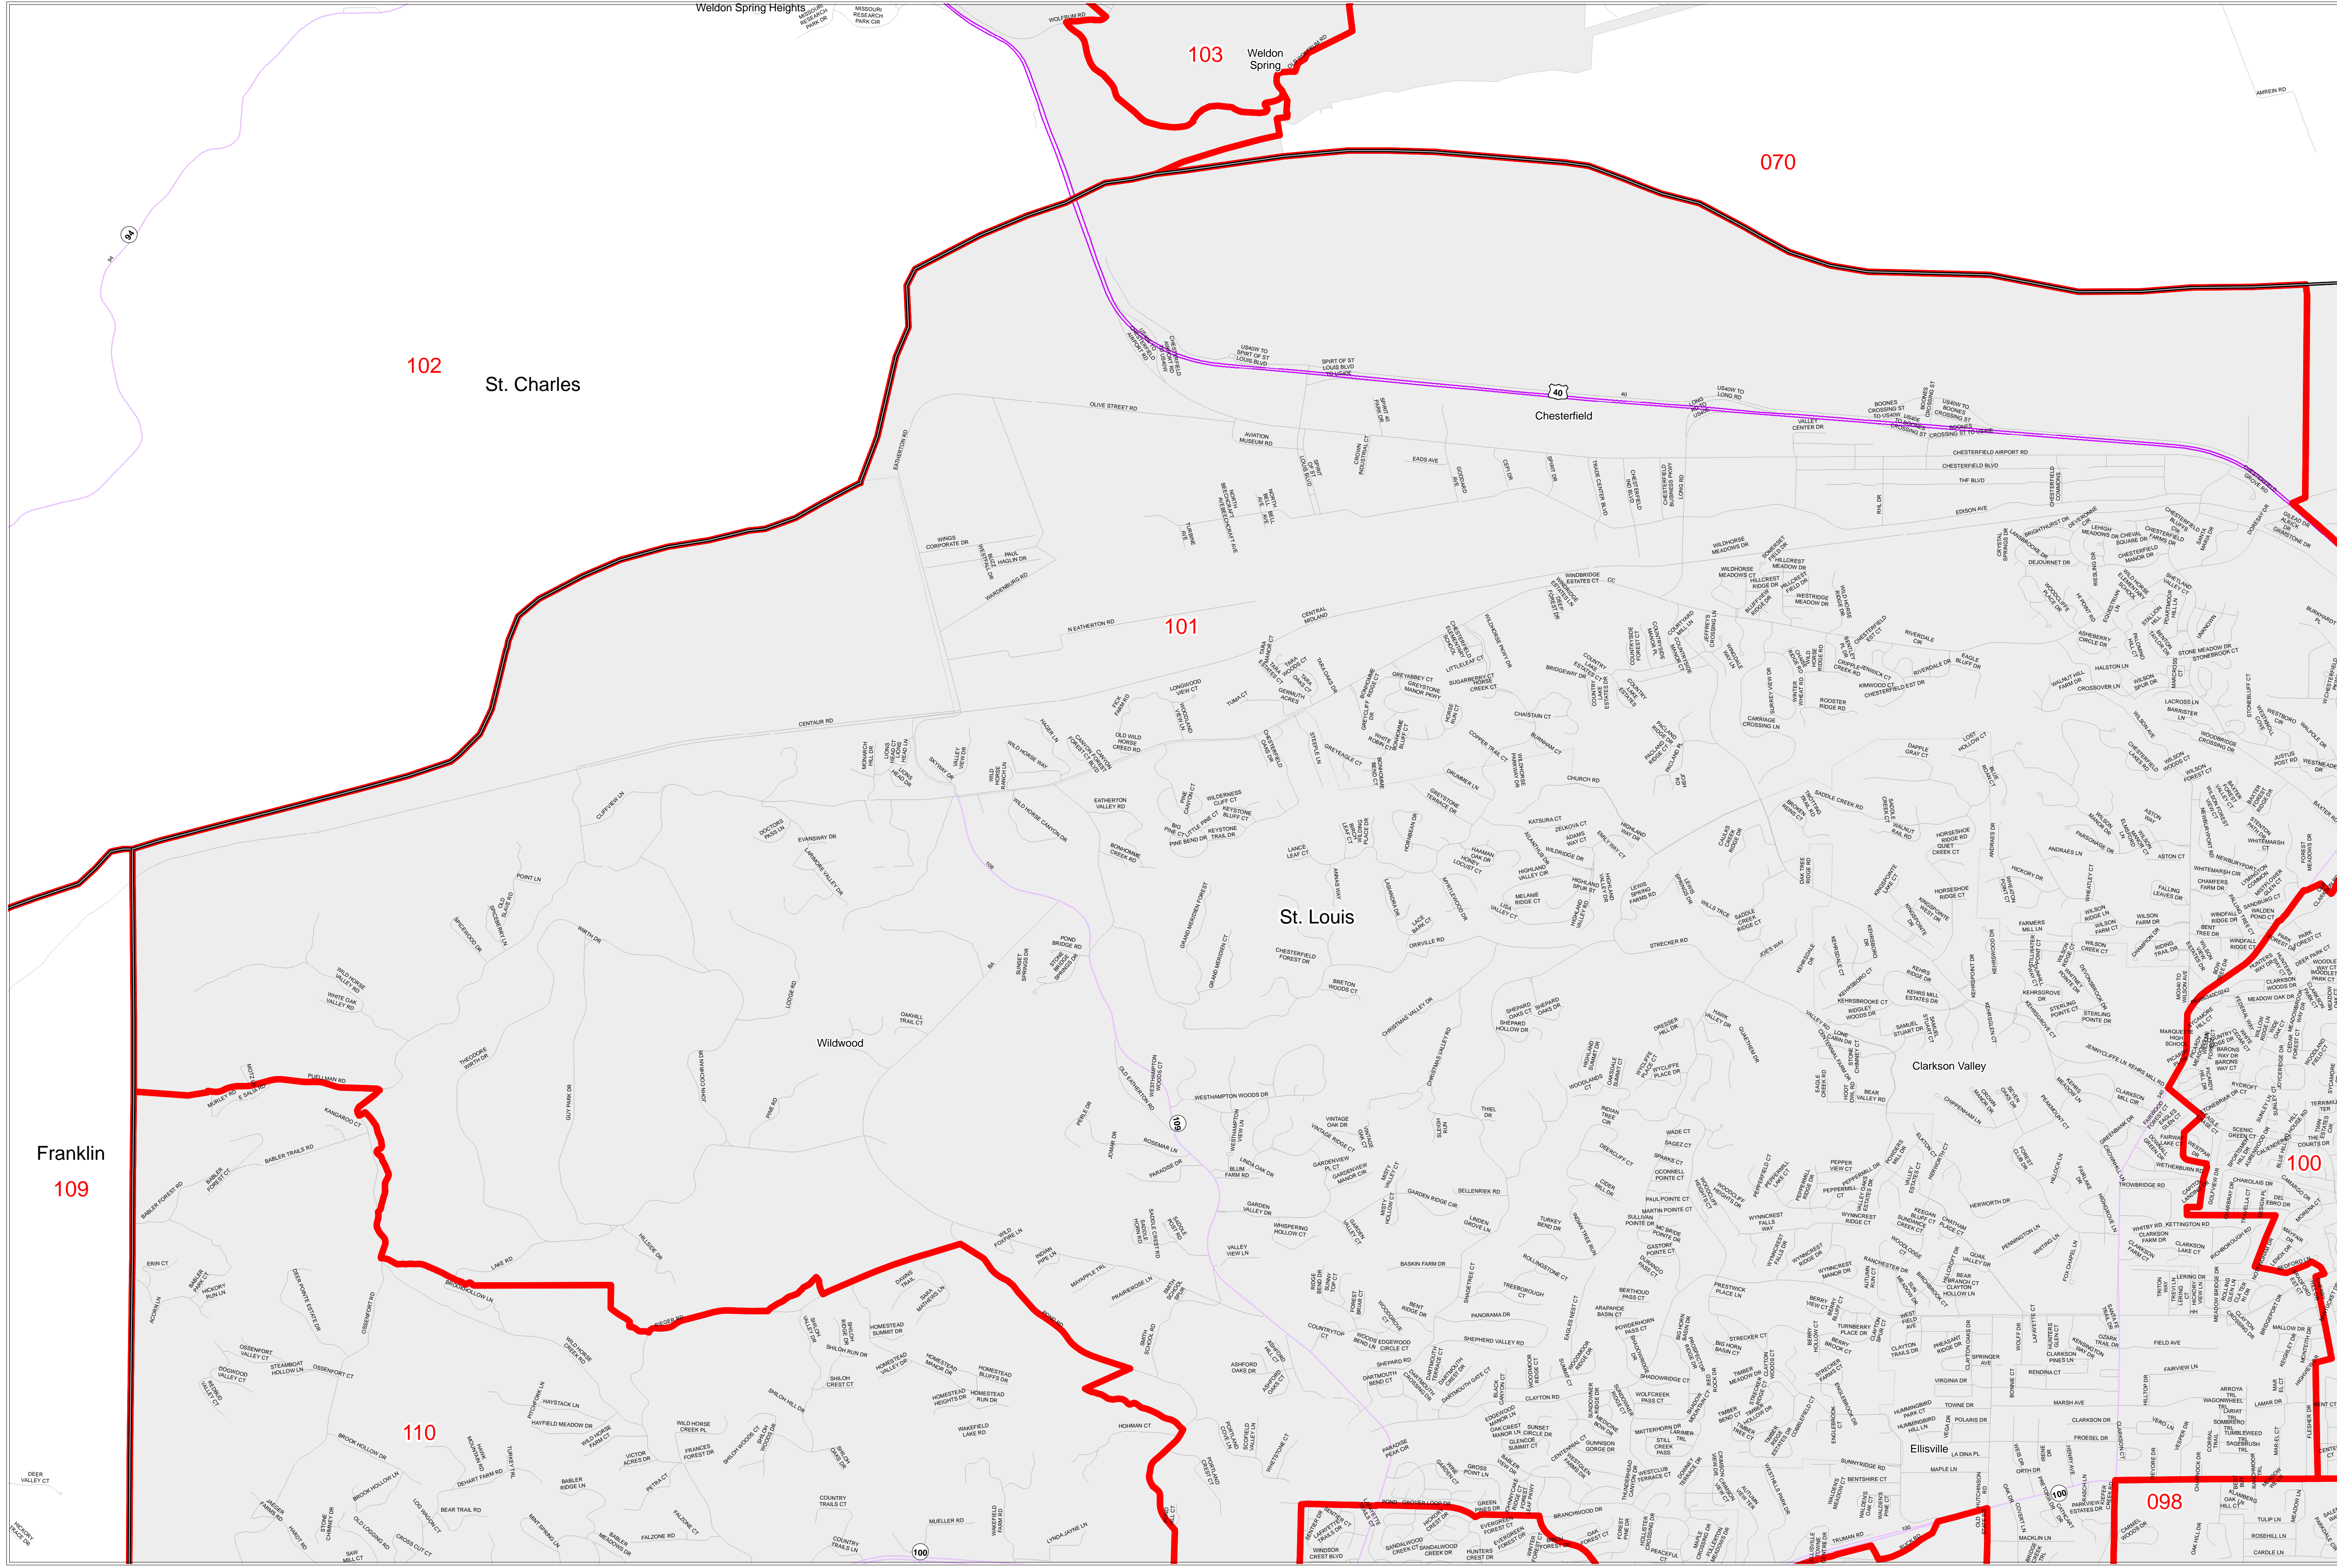

House Apportionment Plan 2011

Missouri Appellate Apportionment Commission

St. Louis County